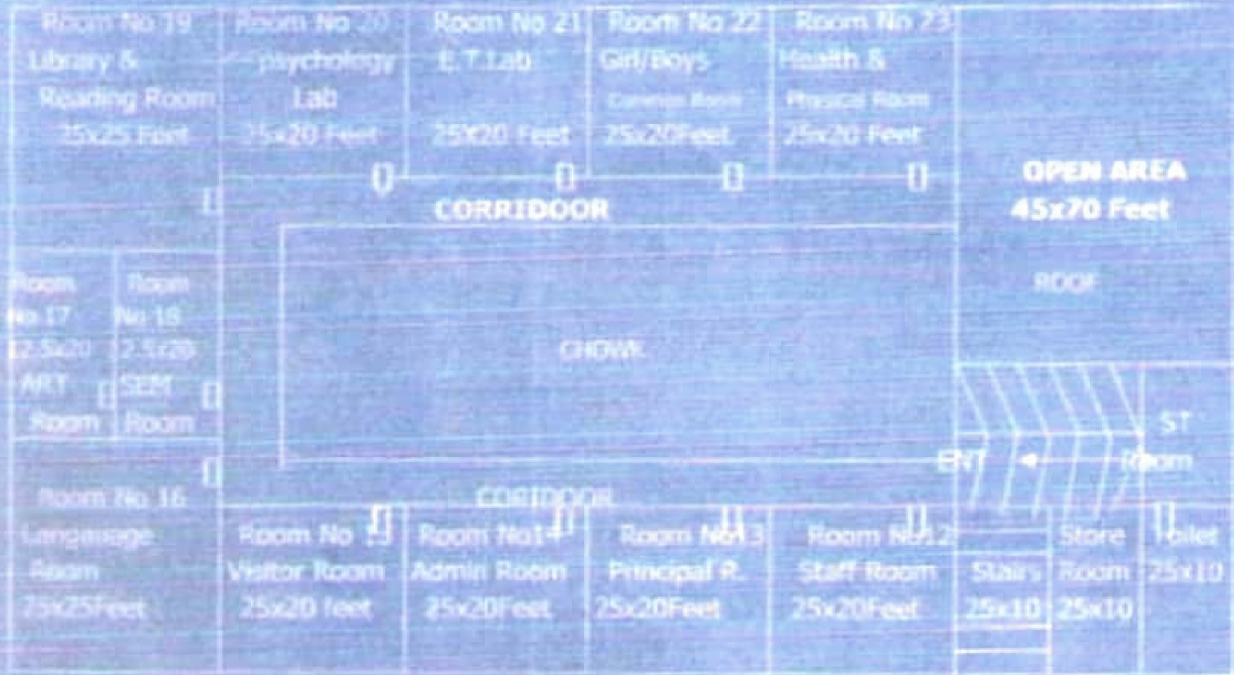

SITE PLAN SHRI RISHIKUL B.ED. COLLEGE, LAXMANGARH (SIKAR) RAJASTHAN BUILDING NO 2
1ST FLOOR

Sheet No 2

AREA SHEET No 1 :- 11100 SFT

ARFA SHEET NO 2 :- 9650 SFT

TOTAL BUILT UP AREA 11100 + 9650 = 20750 SFT